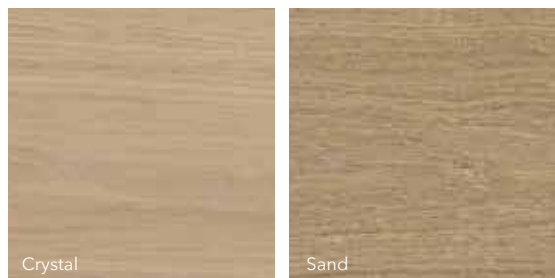

RIVA/TILE
wood

Format

Size
10" x 60"

Grade
Select

Construction
Porcelain Tile