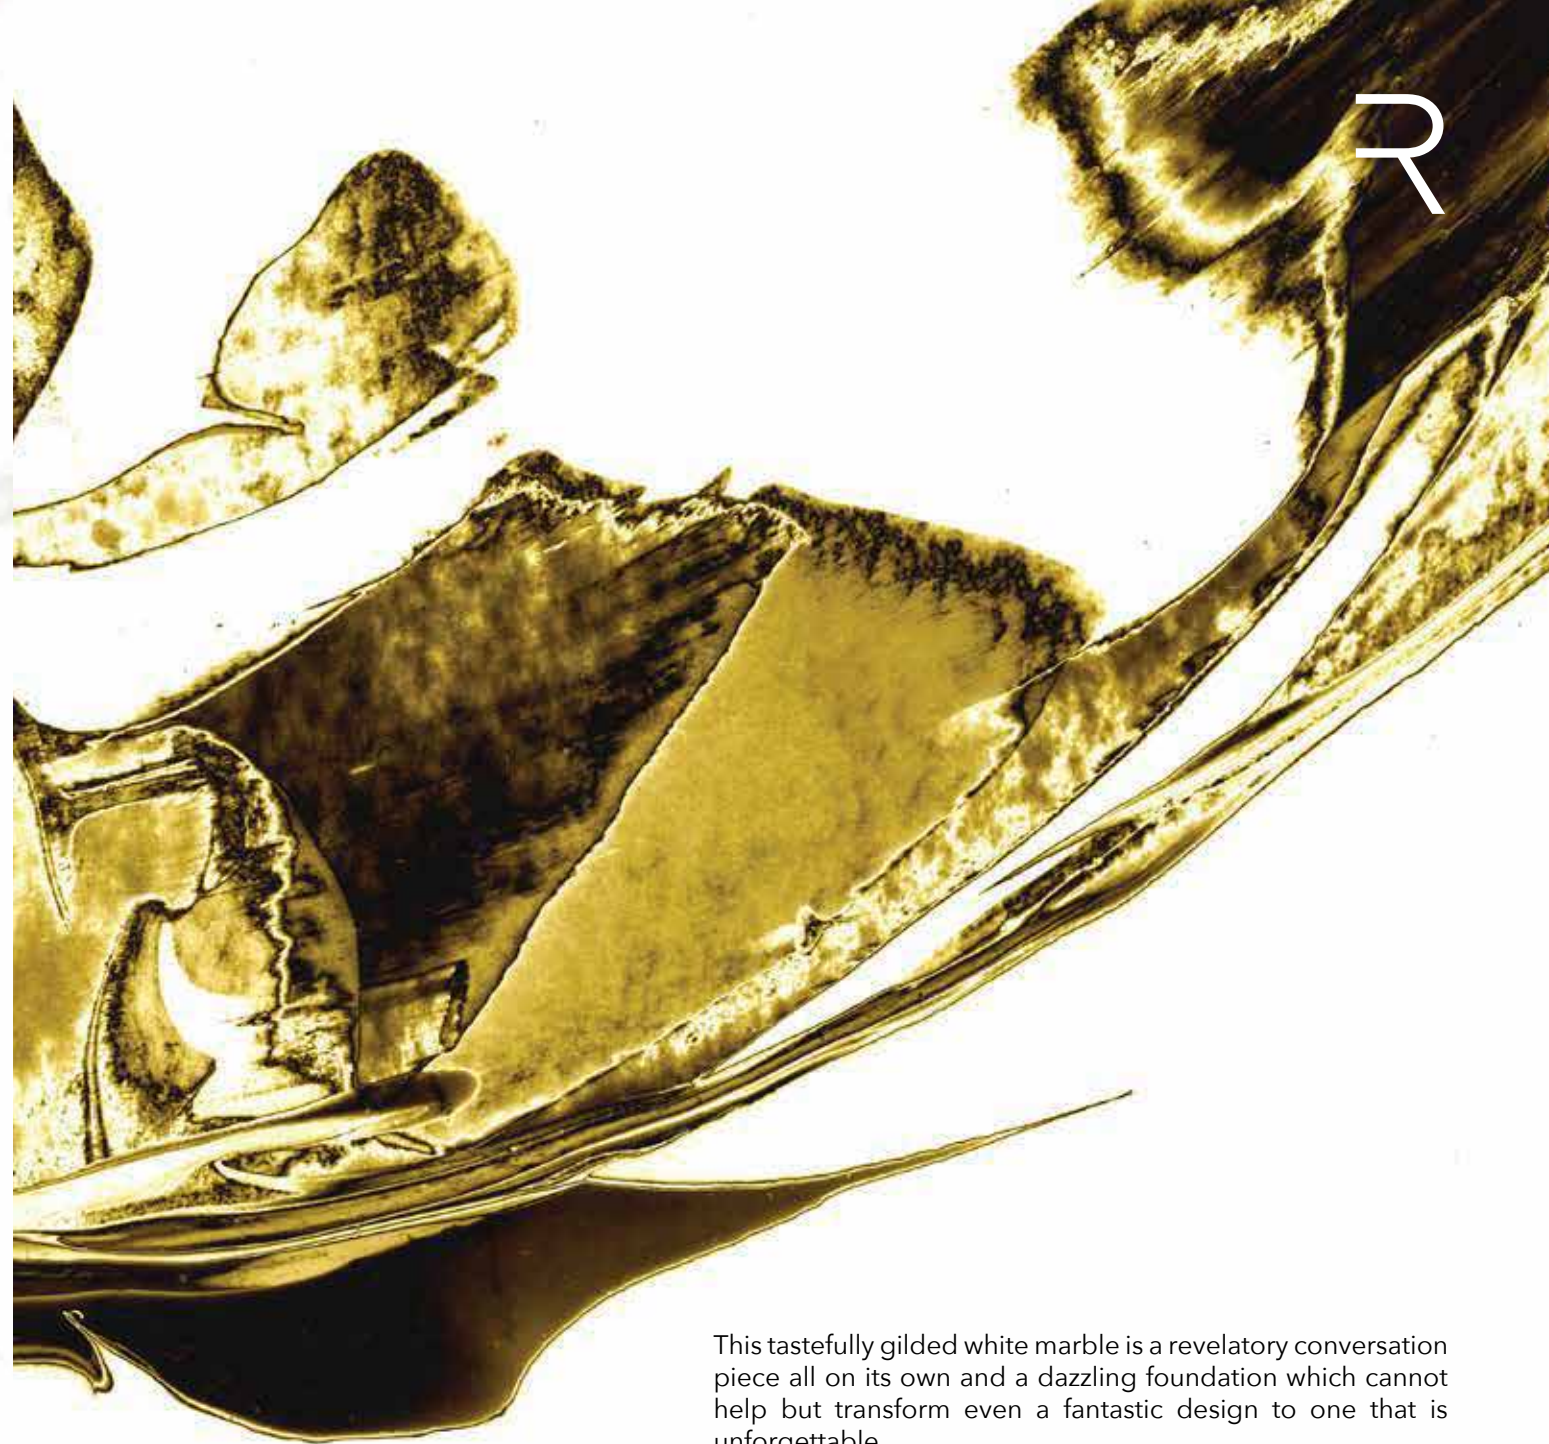

R

This tastefully gilded white marble is a revelatory conversation piece all on its own and a dazzling foundation which cannot help but transform even a fantastic design to one that is unforgettable.