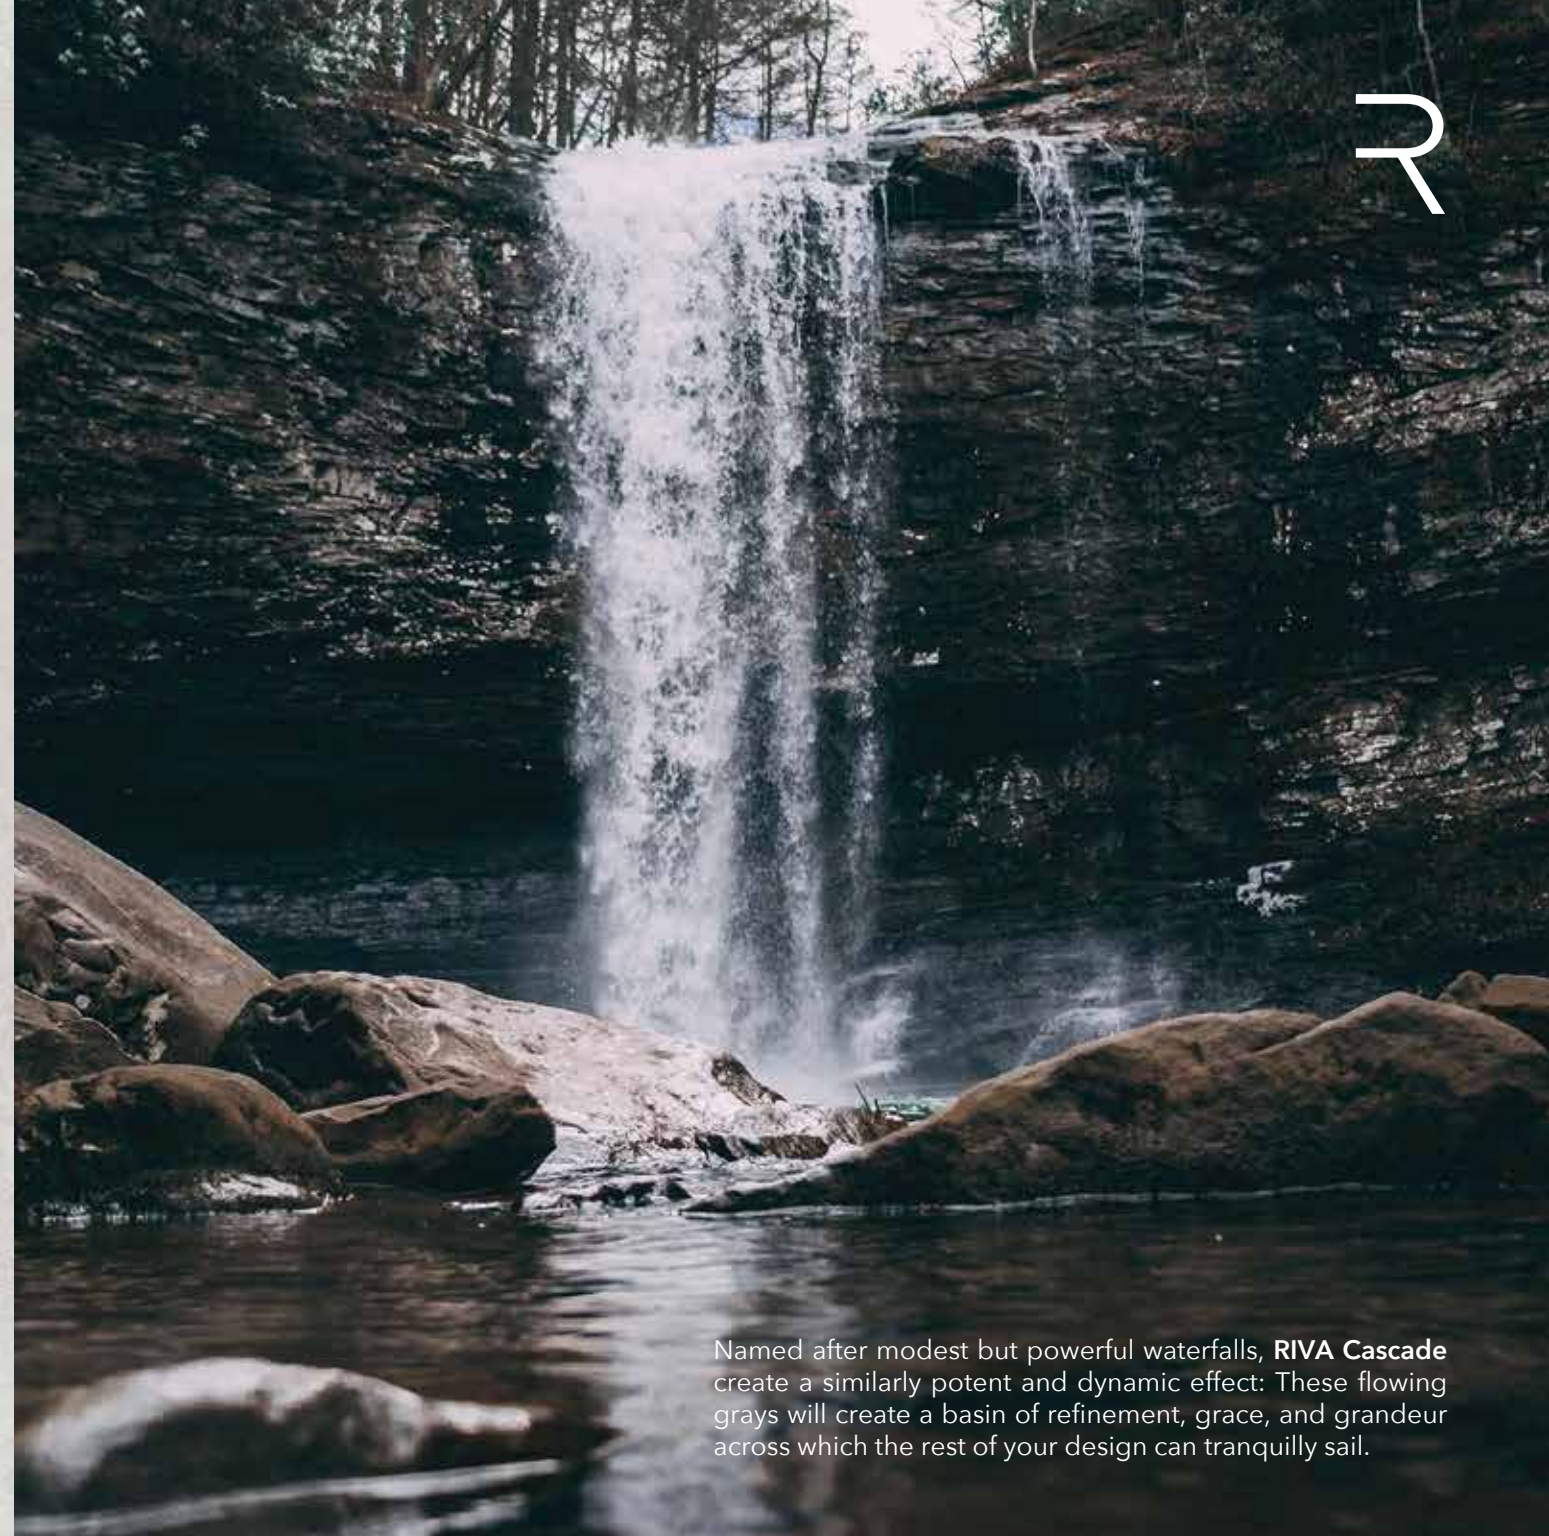

CASCADE

R

Named after modest but powerful waterfalls, **RIVA Cascade** create a similarly potent and dynamic effect: These flowing grays will create a basin of refinement, grace, and grandeur across which the rest of your design can tranquilly sail.