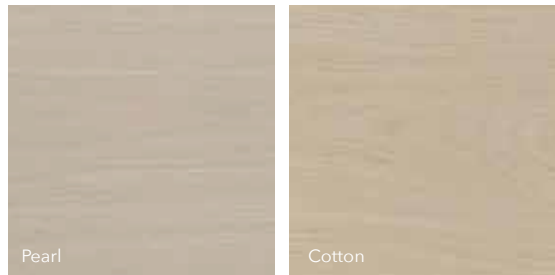

RIVA/TILE
wood

Format

Size
10" x 60"

Grade
Select

Construction
Porcelain Tile