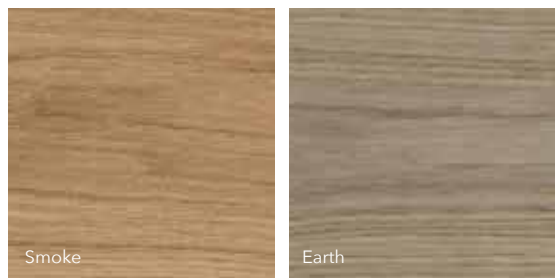

RIVA/TILE
wood

Format

Size
10" x 60"

Grade
Select

Construction
Porcelain Tile