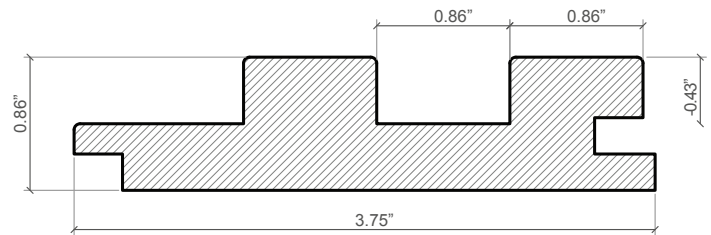

## DIMENSIONS

**Total thickness** 7/8" (22mm)

**Width** 3 3/4" (96mm)

**Length (ft)** 10' (118")