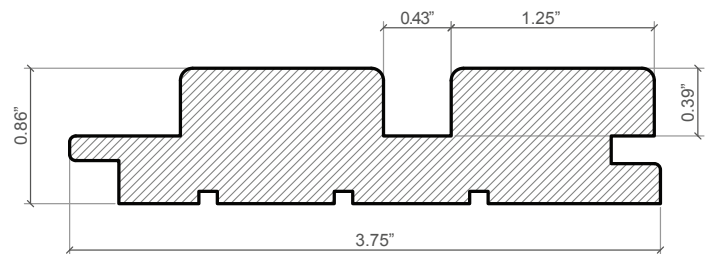

## DIMENSIONS

**Total thickness** 7/8" (22mm)

**Width** 3 3/4" (96mm)

**Length (ft)** 10' (118")