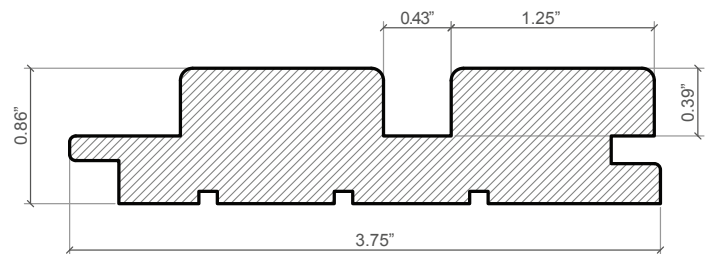

## DIMENSIONS

**Total thickness** 7/8" (22mm)

**Width** 3 3/4" (96mm)

**Length (ft)** 10' (118")