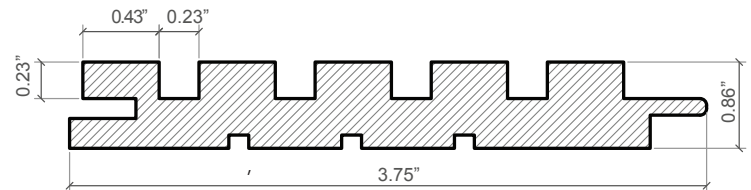

## DIMENSIONS

**Total thickness** 7/8" (22mm)

**Width** 3 3/4" (96mm)

**Length (ft)** 10' (118")