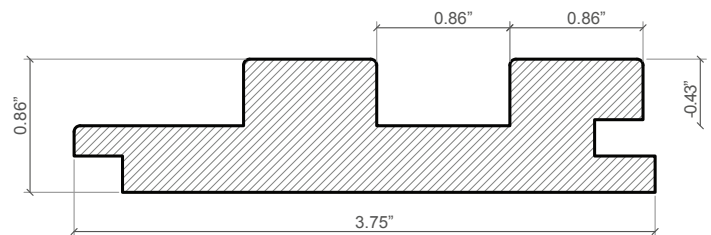

## DIMENSIONS

**Total thickness** 7/8" (22mm)

**Width** 3 3/4" (96mm)

**Length (ft)** 10' (118")