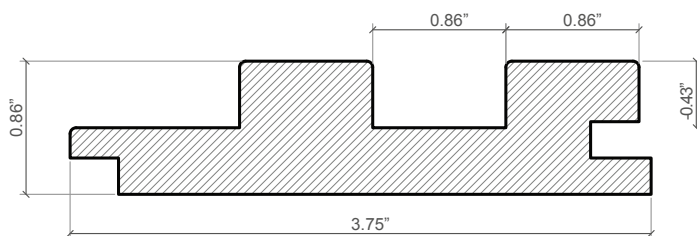

## DIMENSIONS

**Total thickness** 7/8" (22mm)

**Width** 3 3/4" (96mm)

**Length (ft)** 10' (118")