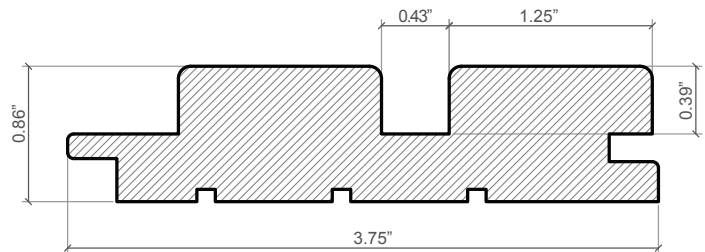

## DIMENSIONS

**Total thickness** 7/8" (22mm)

**Width** 3 3/4" (96mm)

**Length (ft)** 10' (118")